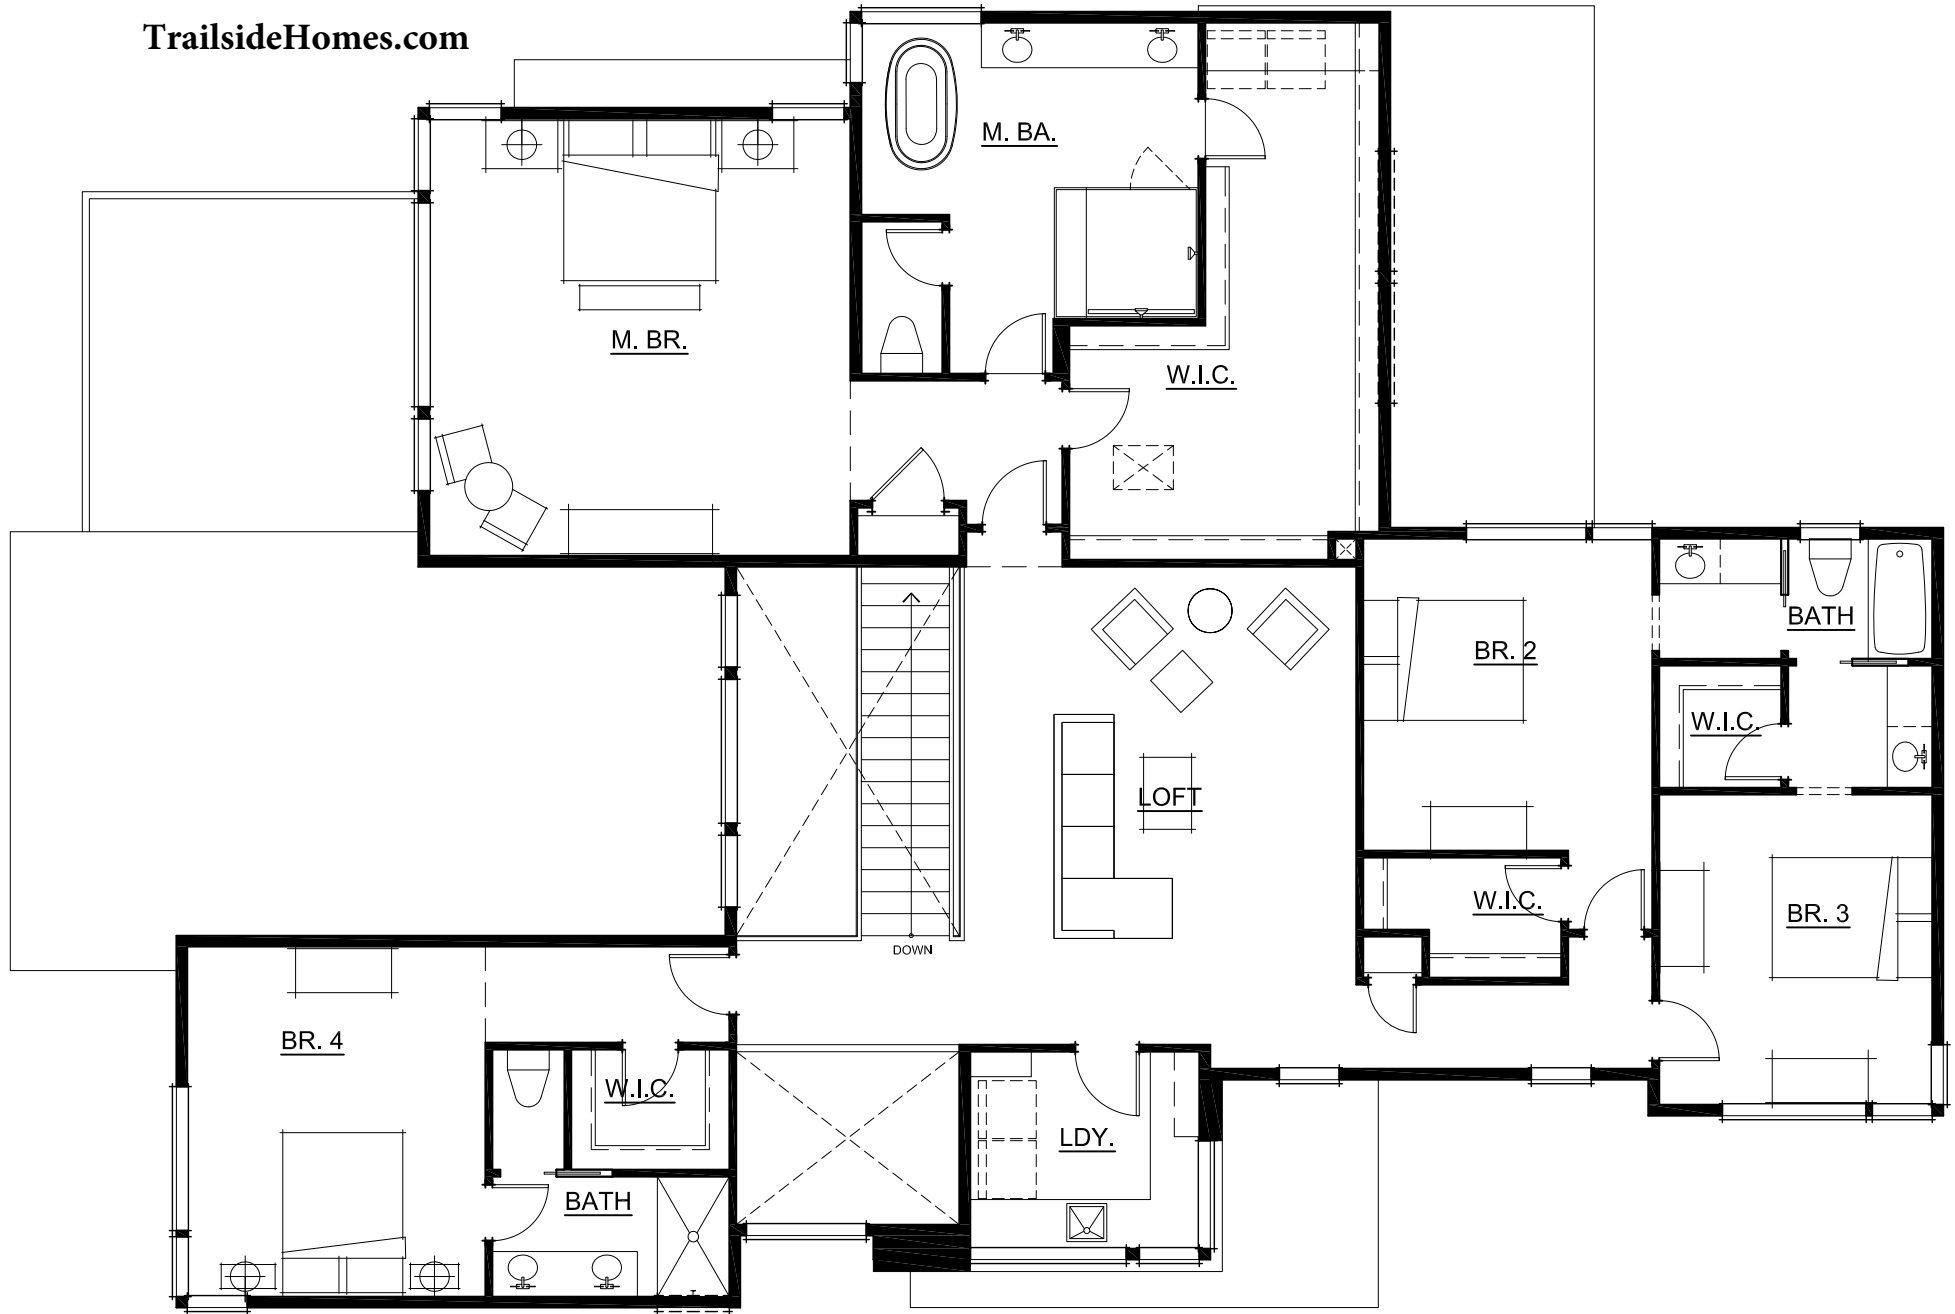

- 4,045 Square Feet
- 5 Bedrooms
- 4 Bathrooms
- Loft
- Covered Patio
- Covered Lake View Deck
- 3-Car Garage
- .33 Acres

MAIN FLOOR PLAN 

Images, floor plans & details are artist illustrations and approximations that may demonstrate upgrades & specifications and are subject to change without notice.

UPPER FLOOR PLAN